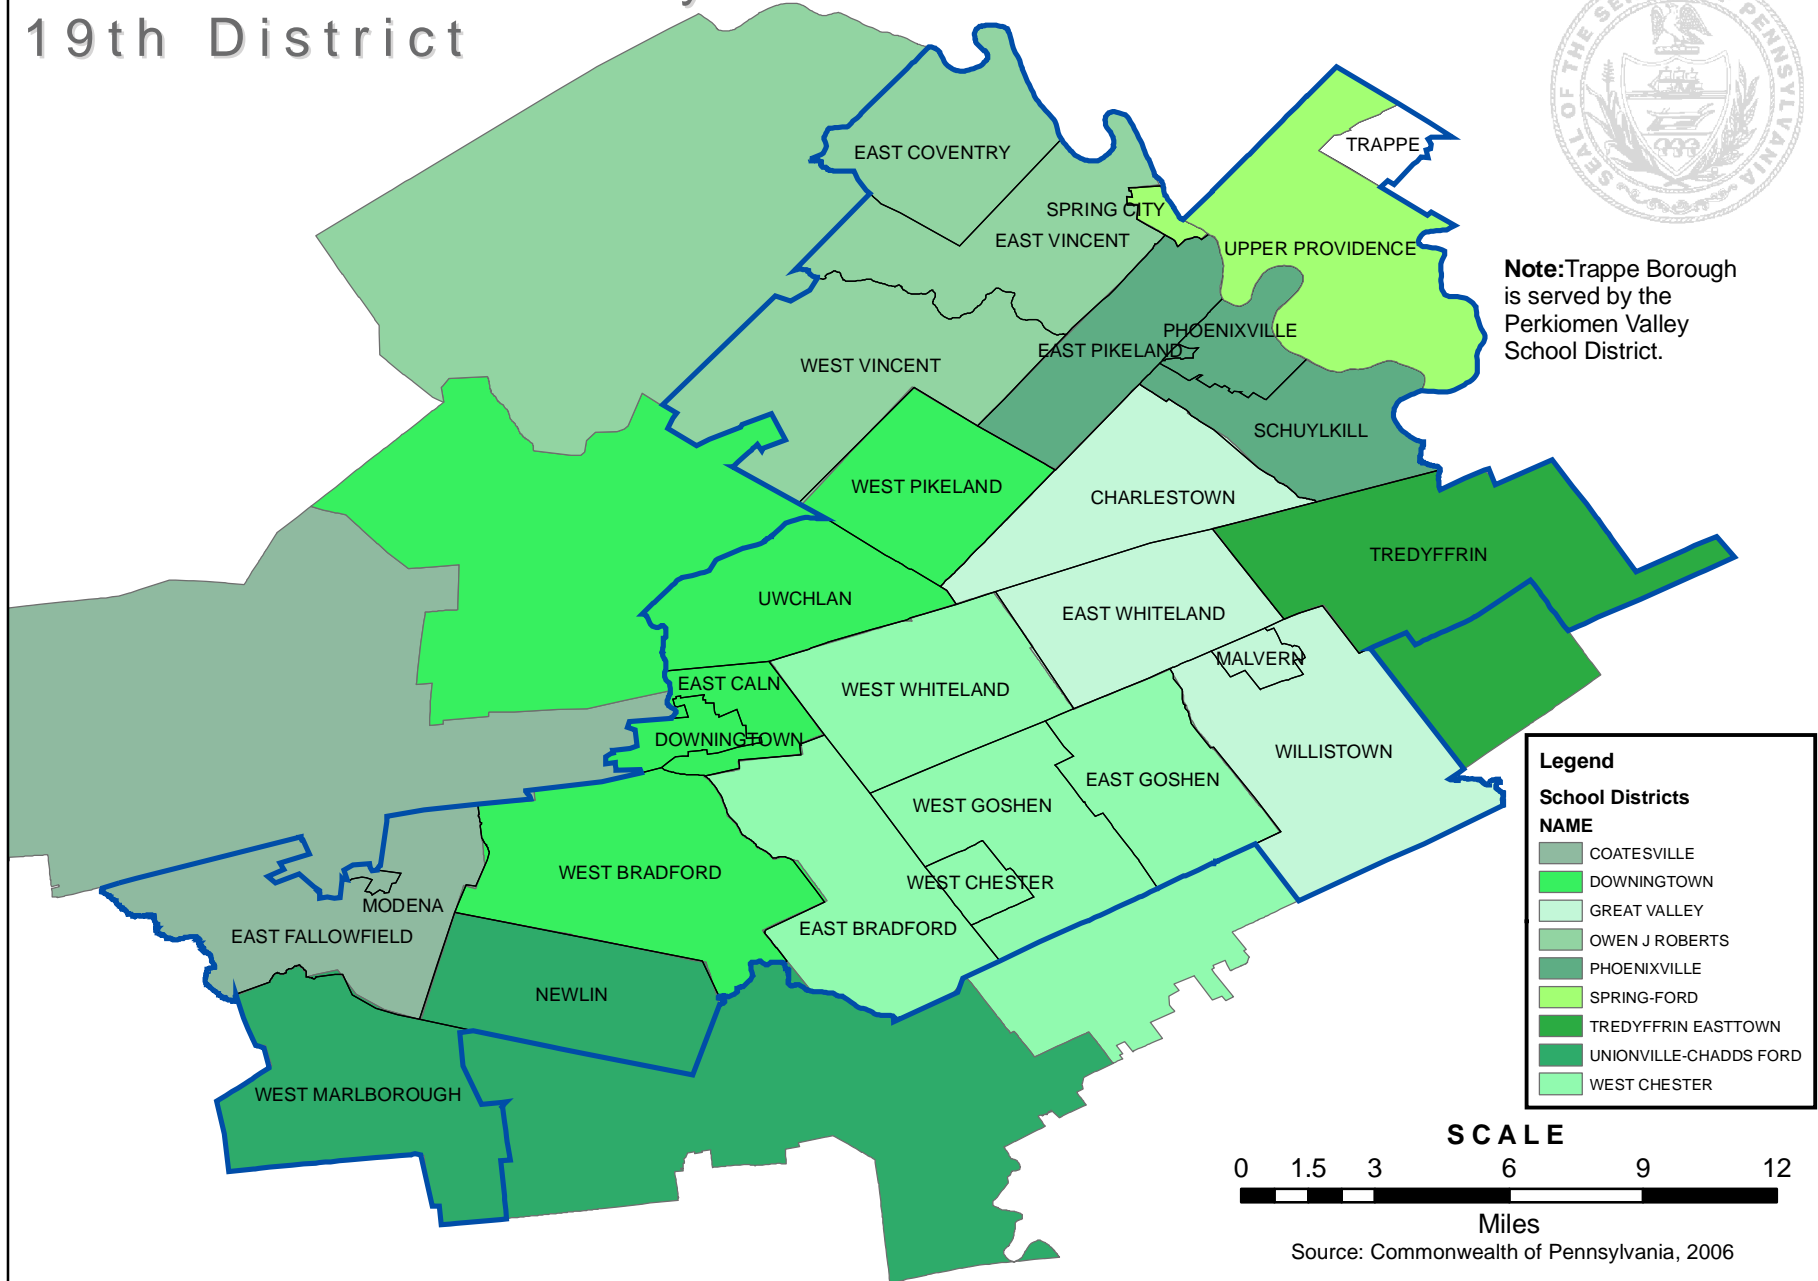

State Senator Andy Dinniman 19th District

Note: Trappe Borough is served by the Perkiomen Valley School District.

Legend

School Districts

NAME

- COATESVILLE
- DOWNINGTOWN
- GREAT VALLEY
- OWEN J ROBERTS
- PHOENIXVILLE
- SPRING-FORD
- TREDYFFRIN EASTTOWN
- UNIONVILLE-CHADDS FORD
- WEST CHESTER

Miles
Source: Commonwealth of Pennsylvania, 2006