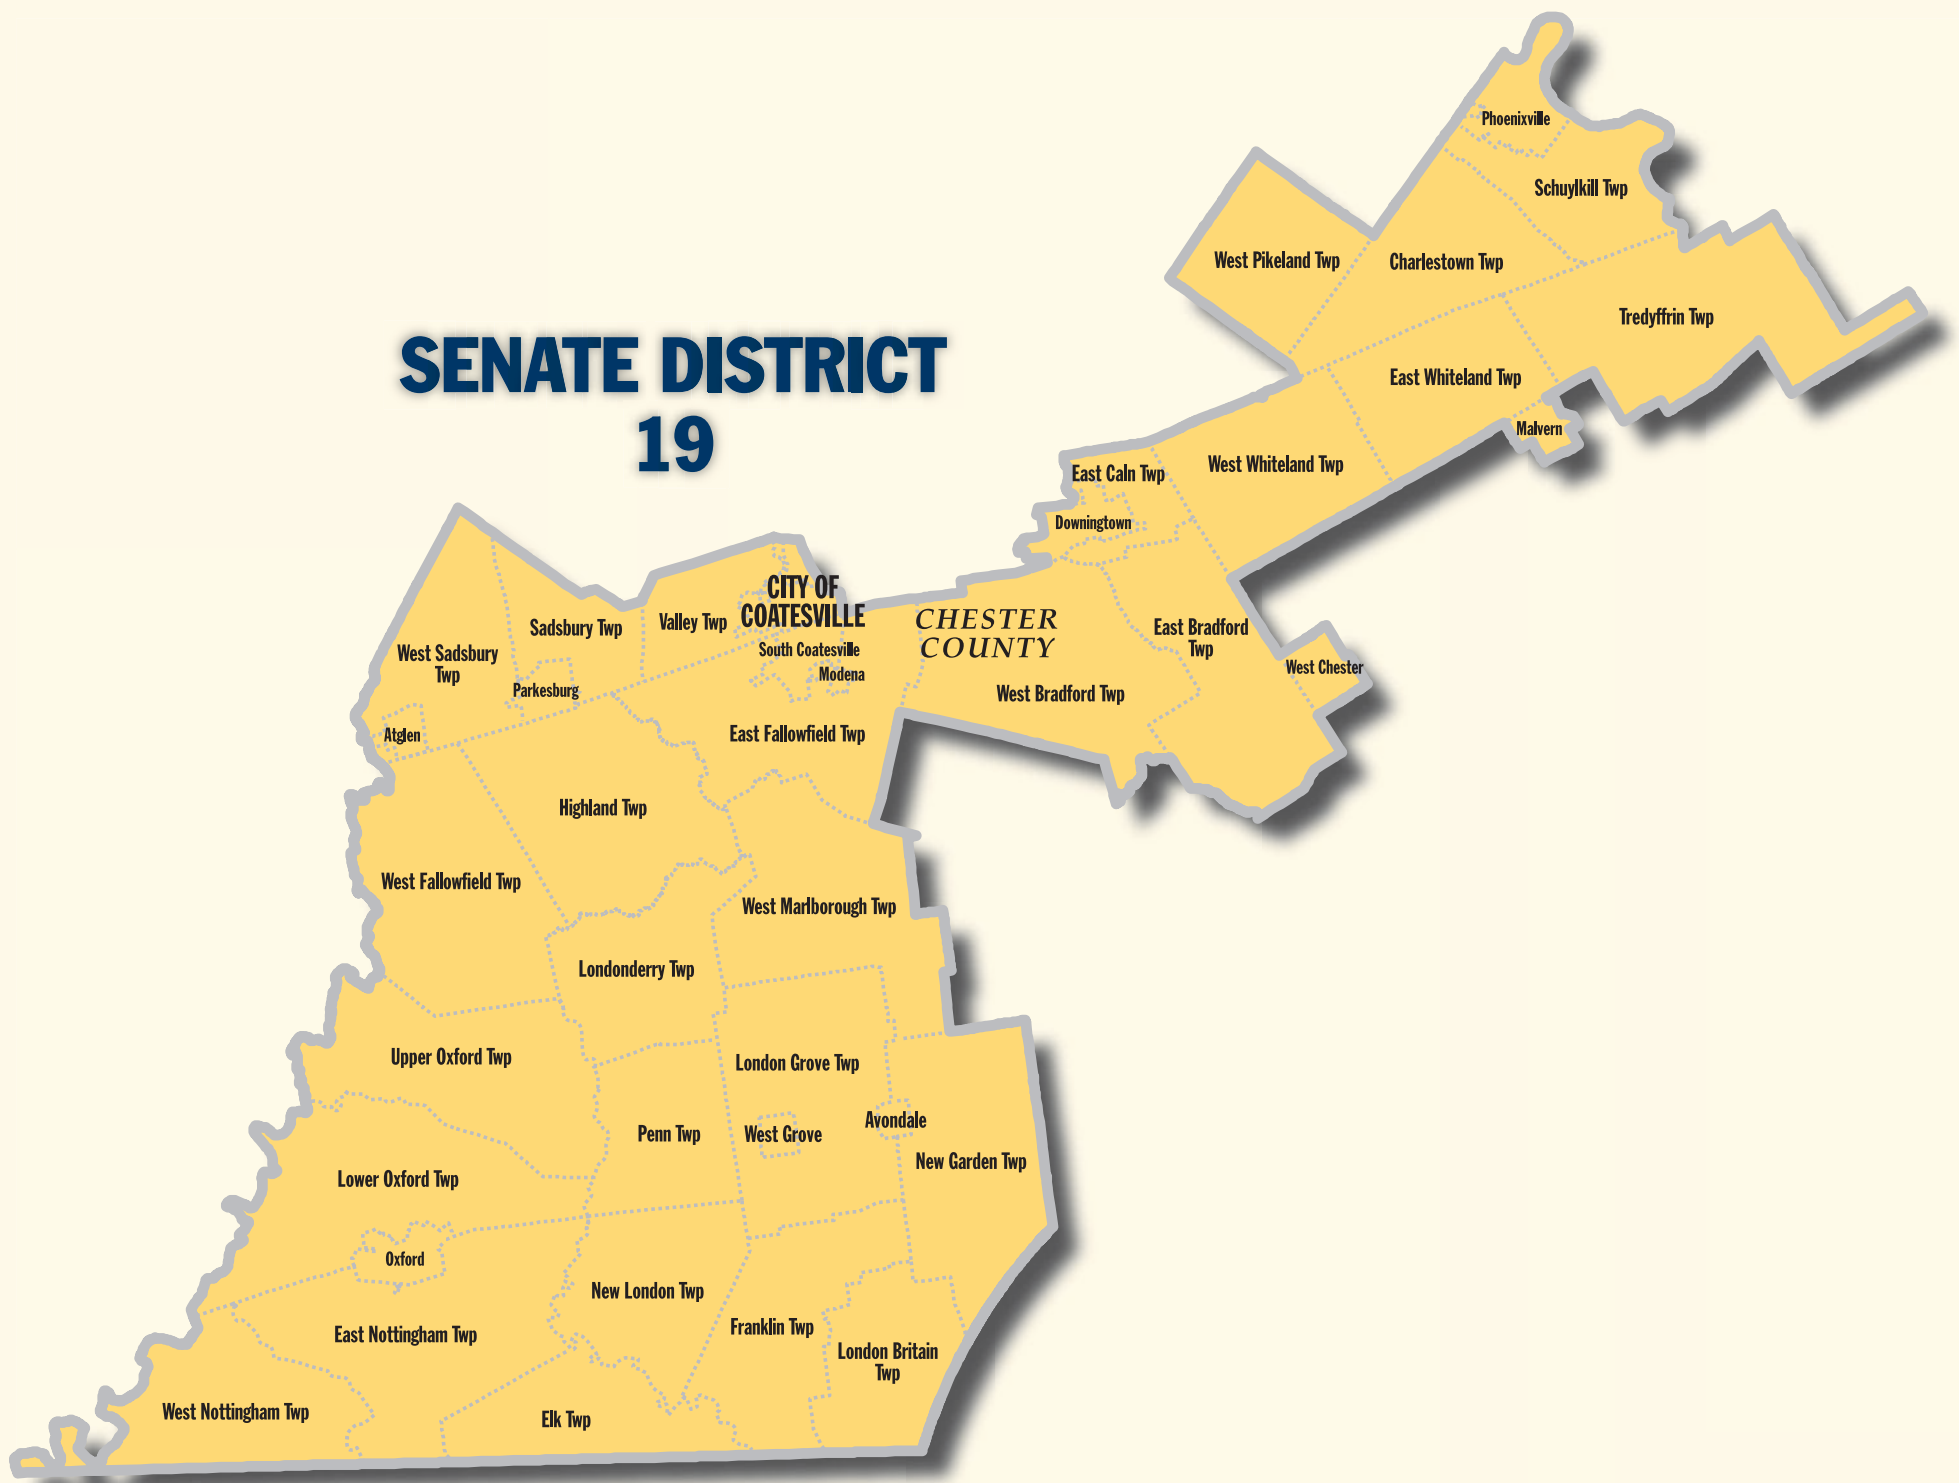

STATE SENATOR ANDY DINNIMAN

SENATE DISTRICT 19

The 19th District includes part of **CHESTER COUNTY** consisting of the **CITY** of Coatesville and the **TOWNSHIPS** of Charlestown • East Bradford • East Caln • East Fallowfield • East Nottingham • East Whiteland • Elk • Franklin • Highland • London Britain • London Grove • Londonderry • Lower Oxford • New Garden • New London • Penn • Sadsbury • Schuylkill • Tredyffrin • Upper Oxford • Valley • West Bradford • West Fallowfield • West Marlborough • West Nottingham • West Pikeland • West Sadsbury and West Whiteland and the **BOROUGHS** of Atglen • Avondale • Downingtown • Malvern • Modena • Oxford • Parkesburg • Phoenixville • South Coatesville • West Chester and West Grove.